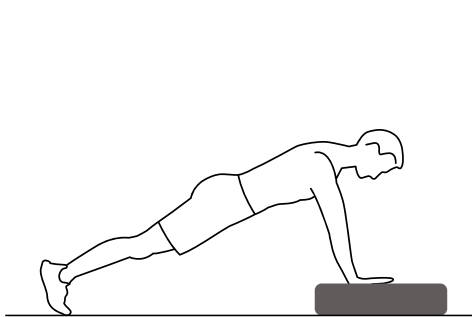

Personal Power Plate®

Color (Standard)	Black
Maximum Load	264 lb / 120 kg
Frequency	35 Hz
Time Selections	30 or 60 seconds
Vibration Setting	Low or High
Machine Dimensions (W x D x H) with packing	32.3 in x 22 in x 10.6 in / 82 cm x 56 cm x 27 cm
Platform Dimensions (W x D x H) without packing	27.5 in x 18.7 in x 6.2 in / 70 cm x 47.5 cm x 15.7 cm
Weight (with packing)	46.7 lb / 21 kg
Weight (without packing)	40.4 lb / 18.2 kg
Power Supply	100-240V, 50/60 Hertz, Nominal Power: 90W, Universal Voltage

Push-Up