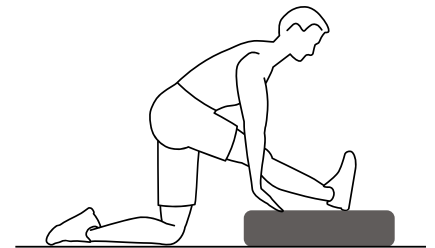

Calf Stretch